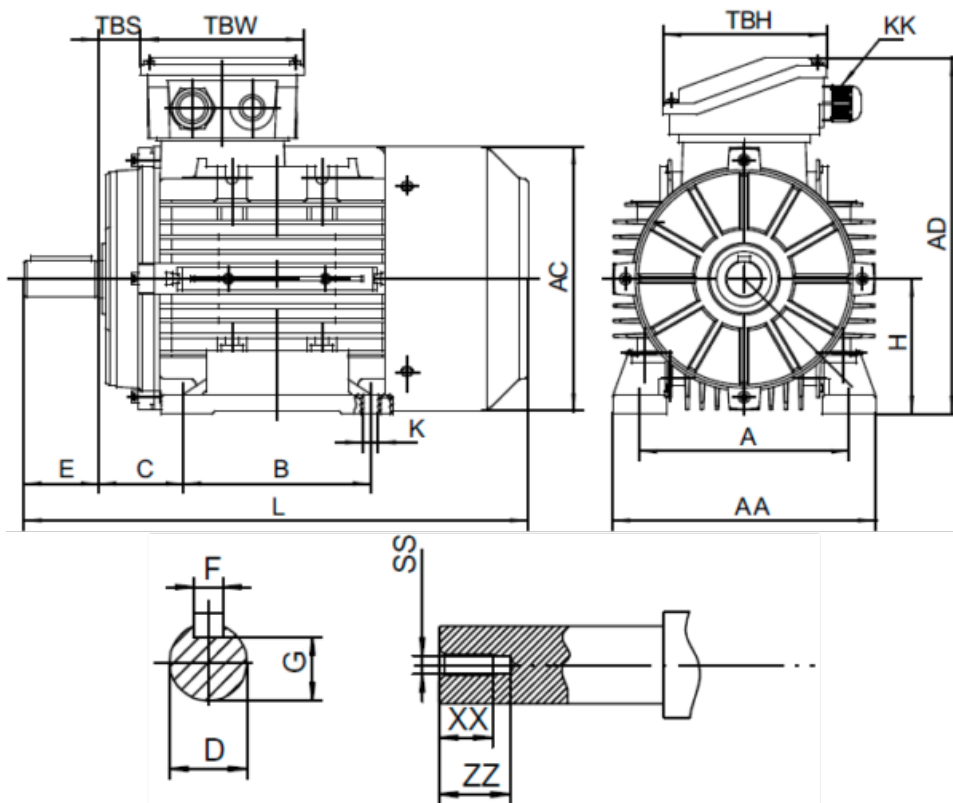

# Data Sheet

Article number: 2516000756120140

Description: Kleedrive T2A 803-6 0.75kw 900 rpm UL/CSA  
3x230/400V 50HZ IP55 B3 Eff=76.0%

## Measures

A = 125	F = 6	TBW = 109
AA = 160	G = 15.5	XX = 16
AC = Ø157	H = 80	ZZ = 21
AD = 214	KK = -	
B = 100	L = 277	
C = 50	SS = M6	
D = Ø19	TBH = 109	
E = 40	TBS = 26.5	